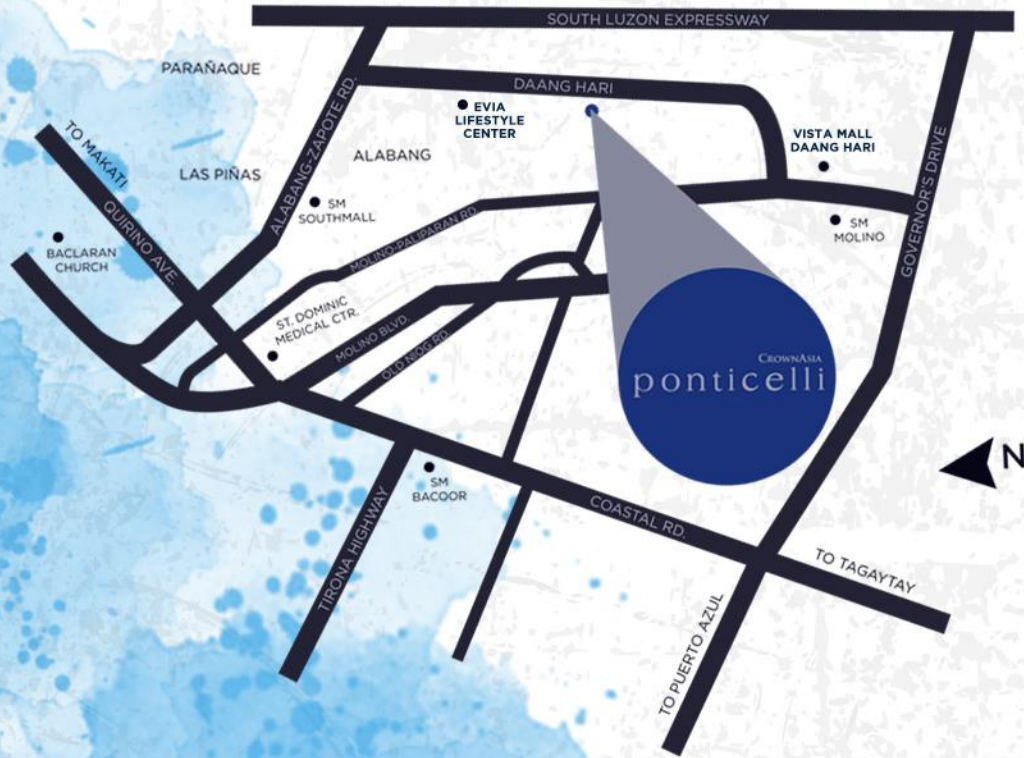

VICINITY MAP

For inquiries, you may contact:

Ponticelli LTS: 201066

CROWN ASIA

A Vista Land Company

LFG Bldg. EVIA Lifestyle Center - Vista City, Daang-Hari, Las Pinas City

www.crownasia.com.ph | 88-CROWN (27696) | [f](#) CrownAsiaOfficial | [i](#) CrownAsia